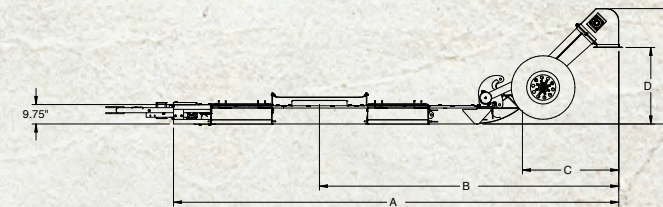

Unload grain from trucks and trailers quickly and easily with the bigger, badder brother to Sudenga's popular original drive over. The Ox Portable Drive Over Hopper 125 is a low profile portable grain hopper that can unload at up to 12,500 BPH. Drive over with virtually any standard grain trailer, truck or wagon.

PORTABLE DRIVE OVER HOPPER 125

STANDARD FEATURES

Capacities	10,000 or 12,500 BPH
Deck Height	9¾"
Transport	Hydraulic transport raise options; ramps feature spring-assist for easy set up and knock down Removable hitch Hitch jack
Hoppers	<ul style="list-style-type: none"> 45" x 45" center dump for trucks and trailers 24" x 40" side dump for gravity wagons (side dump folds down to cover the grate when not in use)
Tractor Hydraulic Requirements	18 GPM at 2,000 PSI

- Hydraulic power
- 10 ga. construction
- Heavy double D81x chain with reinforced UHMW paddles
- Rubber belting around center dump opening
- Separate inlets for gravity wagons and hopper trailer
- Straight, tapered, or flanged discharge openings; 14" x 40" standard discharge opening.
- Optimized axle placement for reduced tongue weight

*SHOWN WITH OPTIONAL NECK EXTENSION

OPERATING POSITION TO TRANSPORT POSITION WITH A PUSH OF A BUTTON

RAMPS FOLD UP FOR EASY TRANSPORT

COMPACT HYDRAULIC AXLE ROTATION

WIDE INTAKE HOPPER

HOPPER DIMENSIONS

	Standard Incline	3' Extension	4' Extension	5' Extension	6' Extension
A	18' 6"	20' 7"	21' 4"	22'	22' 9"
B	12' 5"	14' 6"	15' 3"	18' 9"	16' 8"
C	4'	6' 1"	6' 10"	7' 6"	8' 3"
D*	3' 2"	5' 3"	6'	6' 8"	7' 5"
E	4' 9"	6' 10"	7' 7"	8' 3"	9'