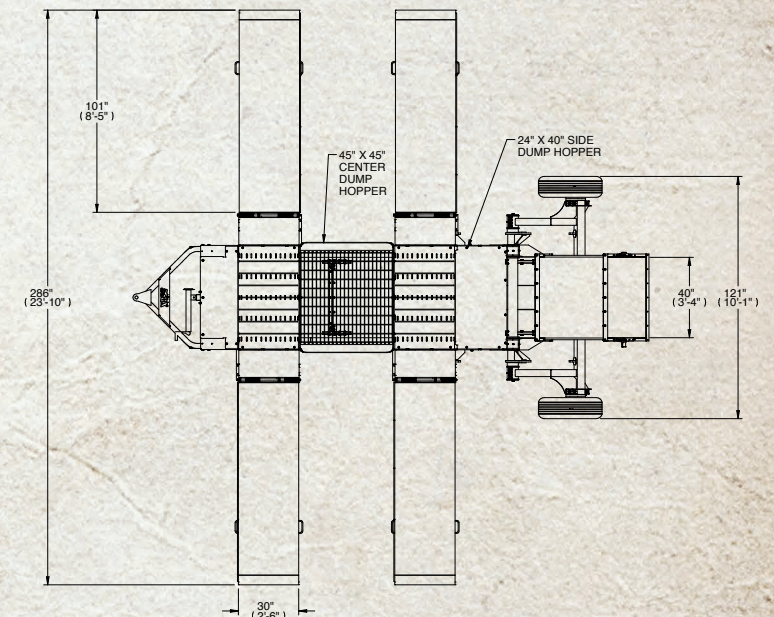

Unload grain from trucks and trailers quickly and easily with the bigger, badder brother to Sudenga's popular original drive over. The Ox Portable Drive Over Hopper 125 is a low profile portable grain hopper that can unload at up to 12,500 BPH. Drive over with virtually any standard grain trailer, truck or wagon.

PORTABLE DRIVE OVER HOPPER 125

STANDARD FEATURES

Capacities	10,000 or 12,500 BPH
Deck Height	9¾"
Transport	Hydraulic transport raise options; ramps feature spring-assist for easy set up and knock down Removable hitch Hitch jack
Hoppers	<ul style="list-style-type: none"> 45" x 45" center dump for trucks and trailers 24" x 40" side dump for gravity wagons (side dump folds down to cover the grate when not in use)
Tractor Hydraulic Requirements	18 GPM at 2,000 PSI

- Hydraulic power
- 10 ga. construction
- Heavy double D81x chain with reinforced UHMW paddles
- Rubber belting around center dump opening
- Separate inlets for gravity wagons and hopper trailer
- Straight, tapered, or flanged discharge openings; 14" x 40" standard discharge opening.
- Optimized axle placement for reduced tongue weight

*SHOWN WITH OPTIONAL NECK EXTENSION

OPERATING POSITION TO TRANSPORT POSITION WITH A PUSH OF A BUTTON

RAMPS FOLD UP FOR EASY TRANSPORT

COMPACT HYDRAULIC AXLE ROTATION

WIDE INTAKE HOPPER

HOPPER DIMENSIONS

	Standard Incline	3' Extension	4' Extension	5' Extension	6' Extension
A	18' 6"	20' 7"	21' 4"	22'	22' 9"
B	12' 5"	14' 6"	15' 3"	18' 9"	16' 8"
C	4'	6' 1"	6' 10"	7' 6"	8' 3"
D*	3' 2"	5' 3"	6'	6' 8"	7' 5"
E	4' 9"	6' 10"	7' 7"	8' 3"	9'